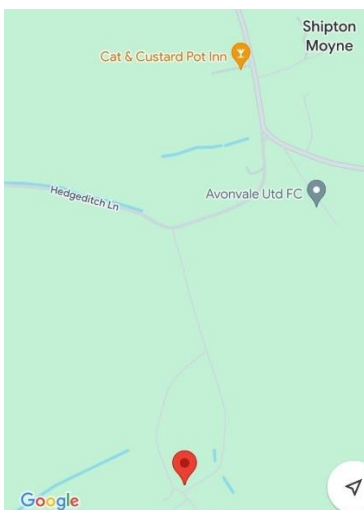

Directions to rally/event venues

Badminton Indoor School

GL9 1DH

[LINK](#) to Google Maps

W3W - [///thickens.ignoring.contour](https://www.thickens.ignoring.contour)

Cranmore Farm/Laura Tomlinson's Yard

Cranmore Lane, Shipton Moyne, GL8 8PU

Turn off Hedgeditch Lane, onto Cranmore Lane. Take the right fork and this brings you towards Cranmore Farm, then keep left (avoiding the main house drive) and you will come to some gates which lead you into the yard where you can park.

[LINK](#) to Google Maps

W3W - [///expiring.prices.amid](https://www.expiring.prices.amid)

Nick Gauntlett's Yard/Chescombe Farm

Dodington Road, Chipping Sodbury, BS37 6HY

The drive to the farm is located on the right angle bend and is very long, single track and bumpy! You will need to take it slowly. Follow all the way to the very end, then through the metal automatic gates. Drive on through the stable yards and parking is beside the school.

[LINK](#) to Google Maps

W3W - [///summaries.soon.bins](http://summaries.soon.bins)

Melissa Candy/Mrs Plummer/Badge Rallies

65 Stanton St. Quintin, Chippenham, Wiltshire, SN14 6DQ

[LINK](#) to Google Maps