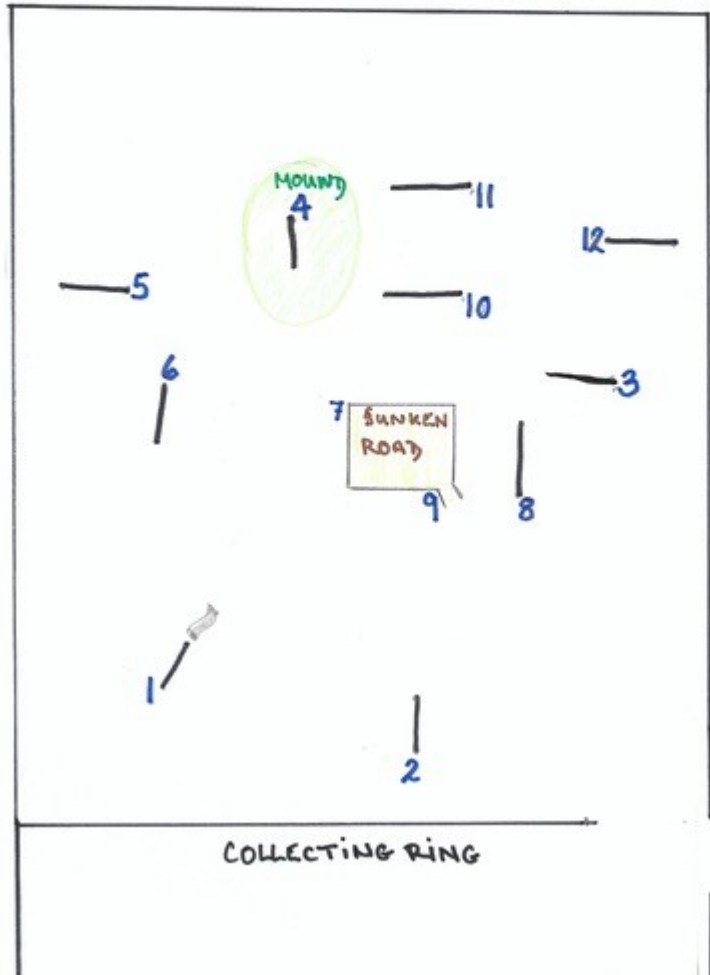

'Mini Hunter Trial'

LORRY PARK

A1307

FENCE 5 IS THE SLIP RAIL FOR CLASSES 8+9 (TRIATHLON A+B)
IT WILL BE REPLACED BY A 'JUMP FOR THE HUNTER TRIAL'
CLASSES 8 (TRIATHLON A) + 10 JUMP FENCES 1-8 ONLY
CLASSES 9 (TRIATHLON B) + 11, 12, 13 JUMP FENCES 1-12

HORSE WALK