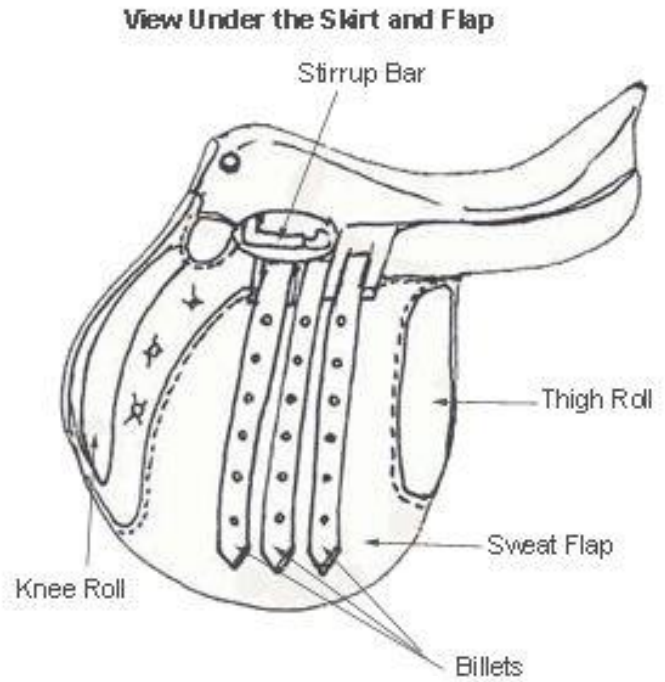

Saddlery - MINI

Show and name: Bridle: reins, noseband; Saddle: stirrup, girth and pommel.

BRIDLE PARTS -

Color or Cut & Paste parts from sheet 2 or take the quiz below

- B _ _ _ B _ _ _
- T _ _ _ _
- L _ _ _ _
- C _ _ _ _
- P _ _ _ _
- N _ _ _ B _ _ _
- S _ _ _ _ B _ _ _