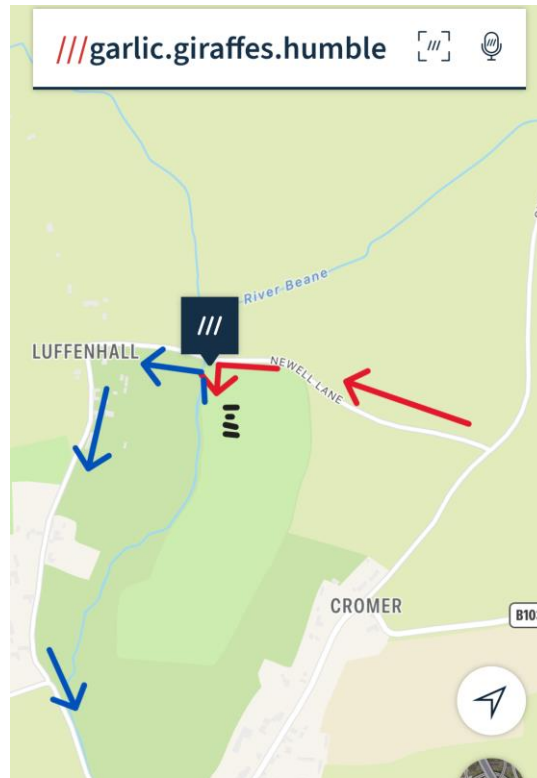

# Puckeridge Hunt Western PC

## Luffenhall Cross Country

Newell Common, Newell Lane, Cromer, SG2 7PX (Grid reference: TL293290)

///garlic.giraffes.humble

Newell lane and through the hamlet of Luffenhall is narrow, so follow one-way system as shown.

Approach via the red arrows, from the direction of A507 or B1037.

Exit following the blue arrows.

Park facing down the hill, as indicated on map (black lines represent lorries / trailers)!

Please leave field as you find it, taking away droppings and rubbish.