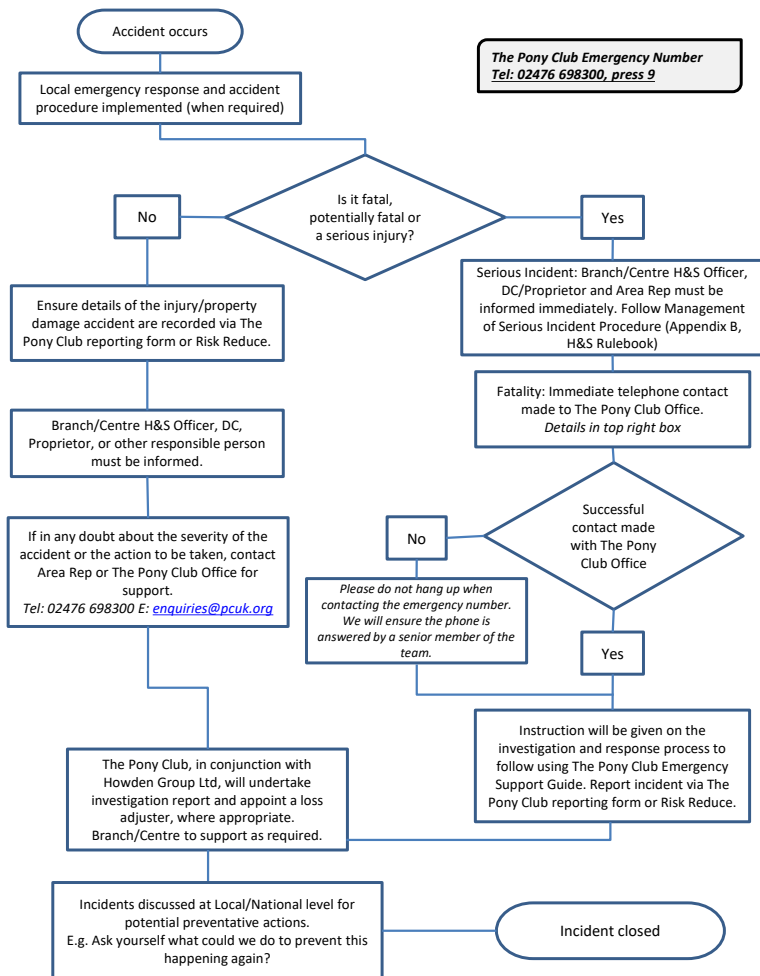

APPENDIX G - ACCIDENT REPORTING AND SERIOUS INCIDENT FLOWCHART

The Pony Club Emergency Number
Tel: 02476 698300, press 9