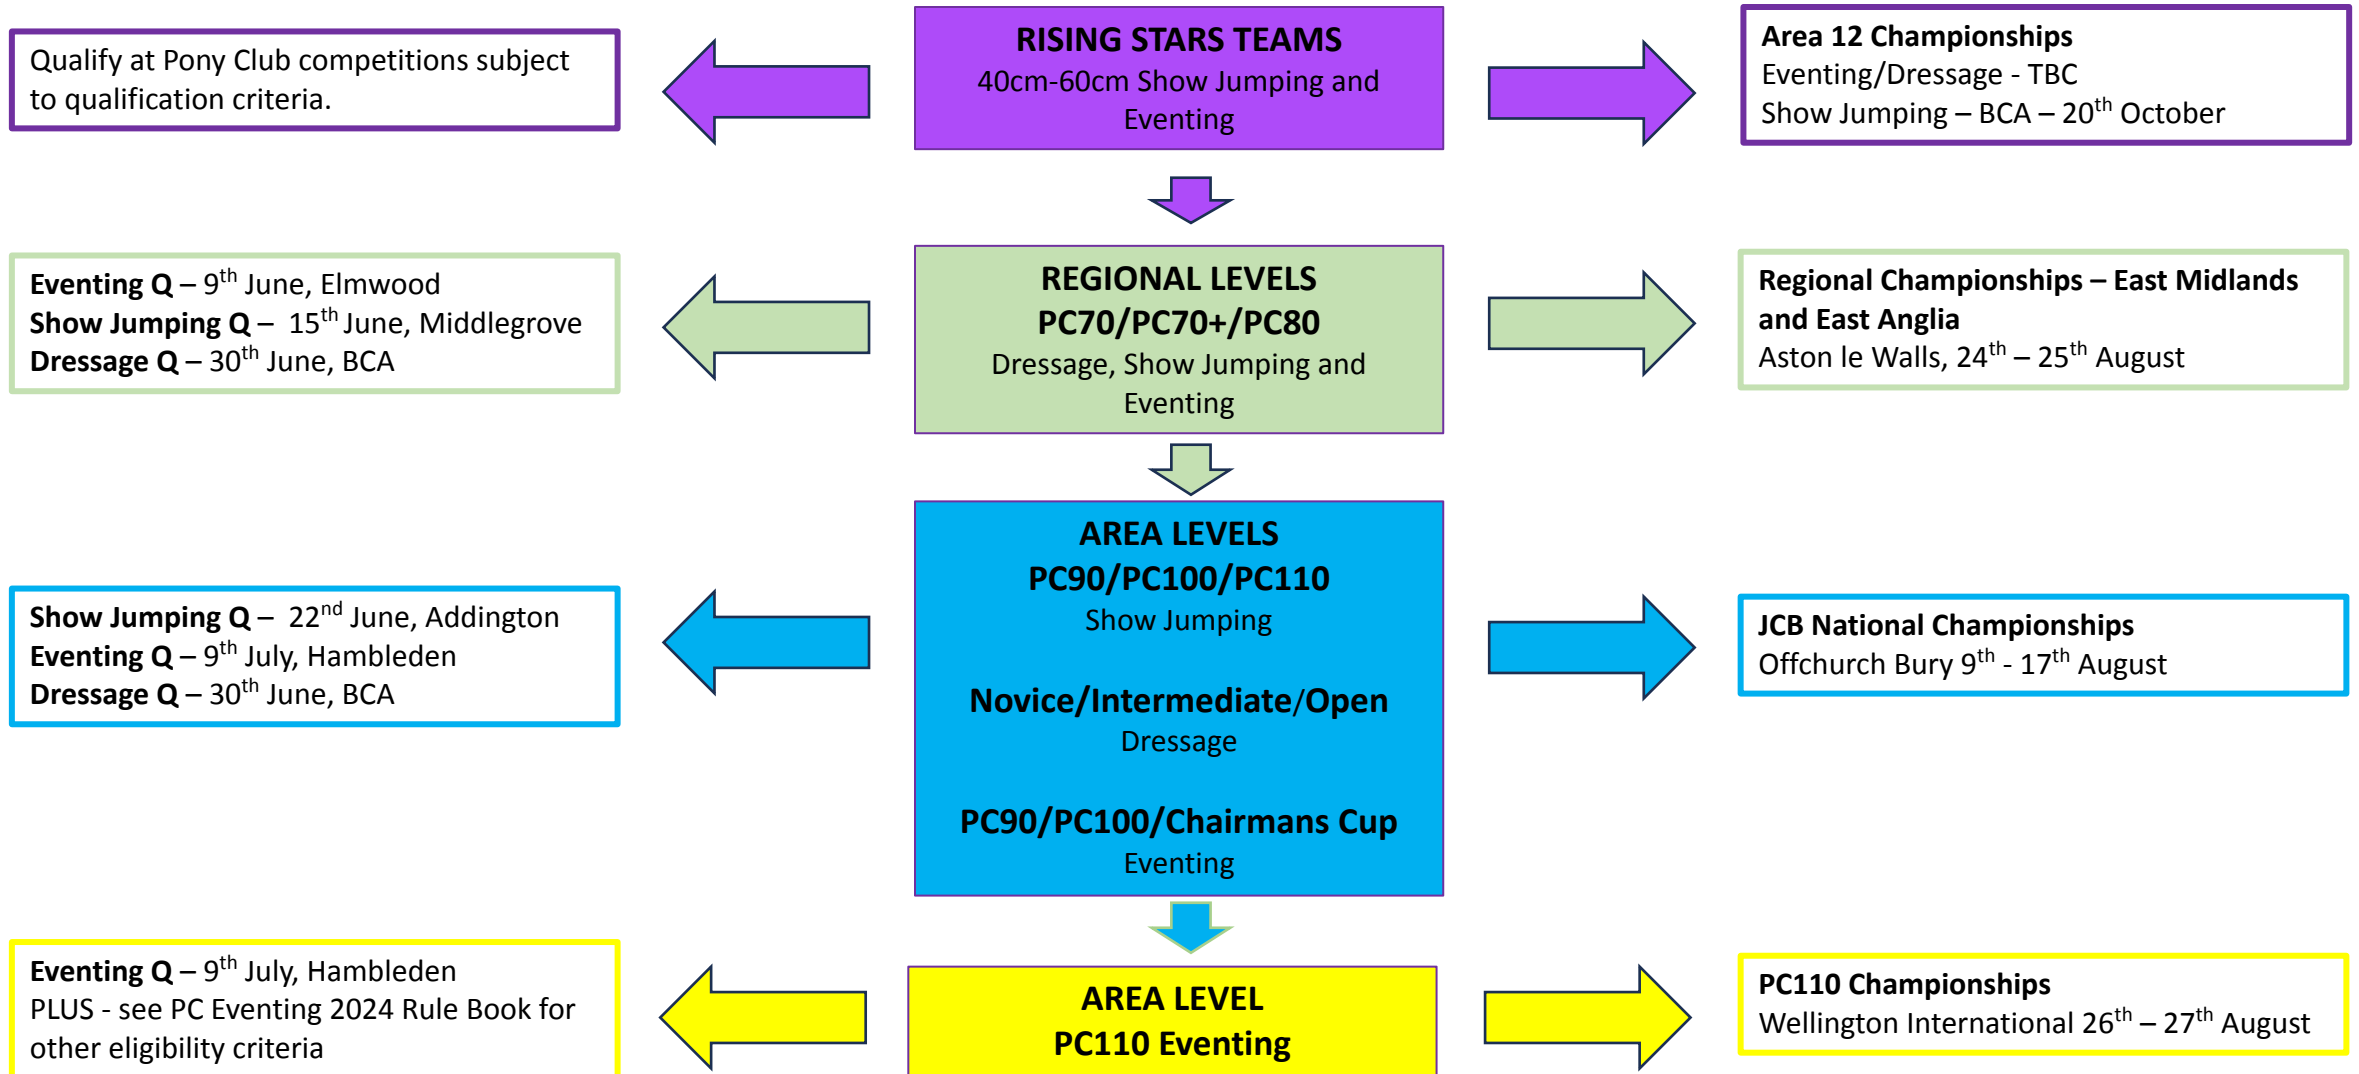

Woodland Hunt Pony Club

Area, Regional and Mini Teams Qualification to Championships Chart

No member may enter a Regional or Area Competition without first gaining permission of the DC and having submitted the team application form to the Teams Manager